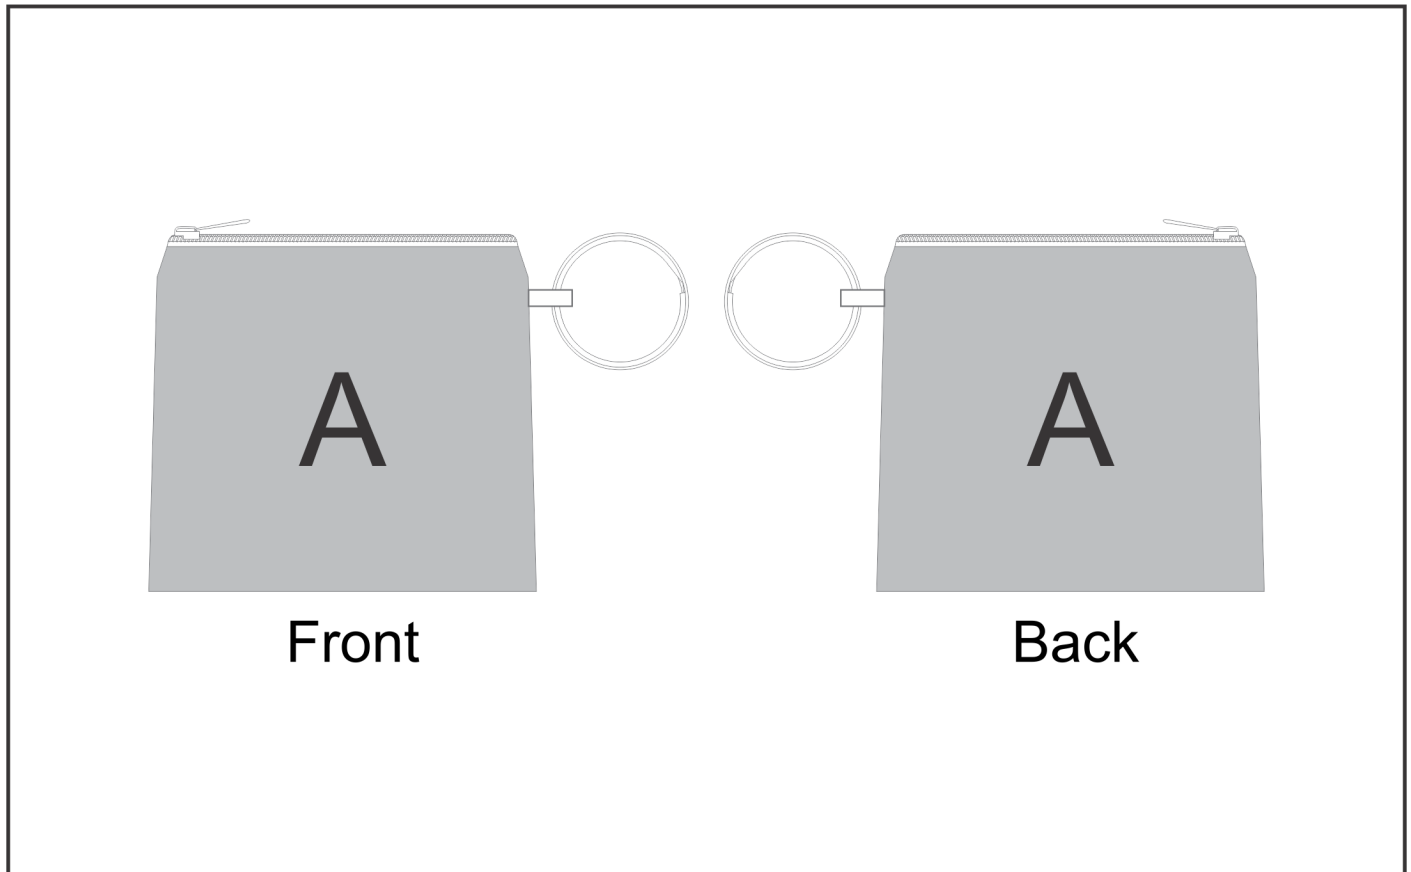

BC-HP-8-G

Hoppla Spritz Credit Card & Coin Purse

Need to know:

- Includes 1-Position Sublimation (setup fees apply)
- **Please Note: We cannot guarantee 100% logo Alignment on all Brandable Panels.**

Branding Options:

Position A

1. Custom Sublimation A (CPSUB-A)
Full Colour
Size: 160mm wide x 250mm high